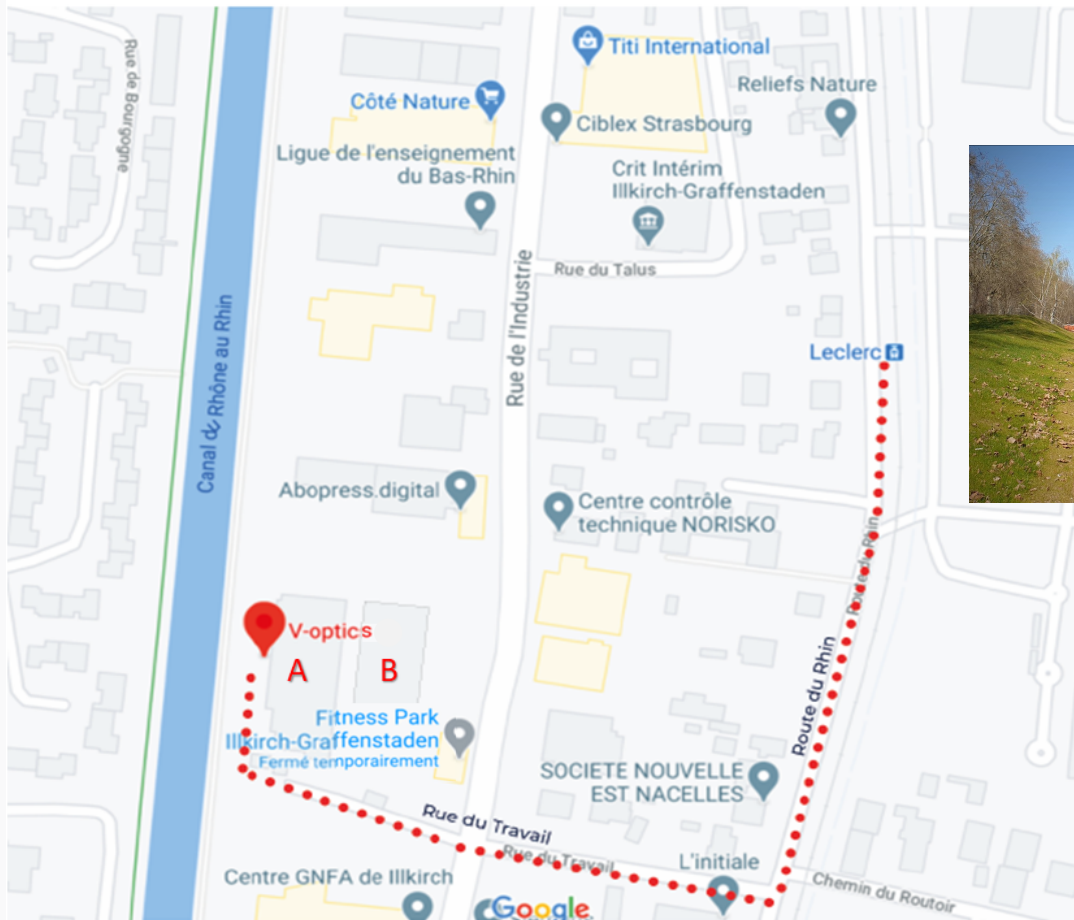

V-Optics Access map

Tram A direction: "Illkirch Graffenstaden": Stop "Leclerc "
 Or, Tram E towards: "Campus d'Illkirch": Stop "Leclerc "

Follow the red dots.

Keep going in the same way as the tram on the "Route du Rhin"

Turn right at "Rue du Travail"

Cross the "rue de l'Industrie" to the canal direction

V-Optics is located in the A building, entrance: 13

Car access: A35 highway

Take exit "5-Baggersee" to exit A35

Turn right on "Avenue de Strasbourg"

Turn left on "Rue de l'Industrie"

Turn right into "Rue du Travail"

V-Optics parking in front of entrance 13